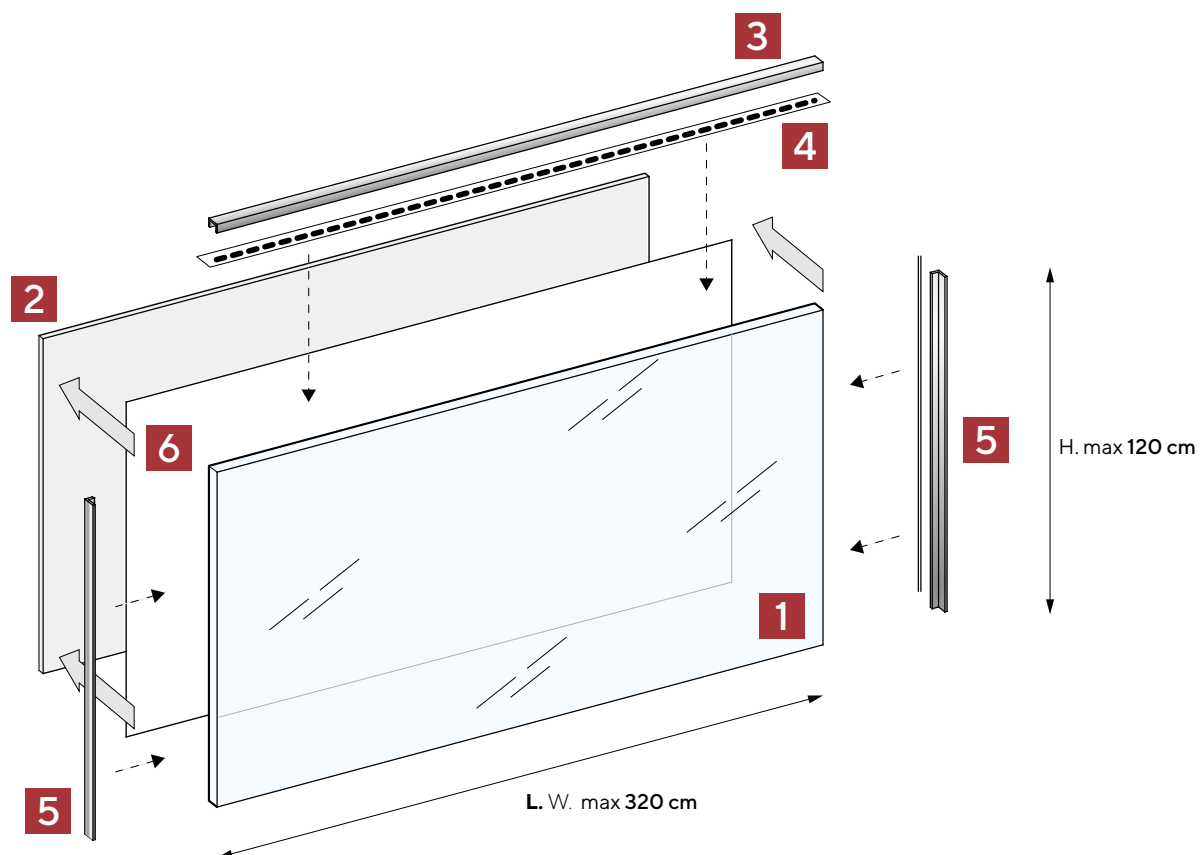

lumen

- 1** Lastra vetro temperato 8 mm
8 mm tempered glass plate
- 2** Lastra Magnetolab
Magnetolab plate
- 3** Profilo alluminio alloggiamento (e dissipatore) strisce Led HL
Profile containment and sink LED strip HL
- 4** Strip LED HL (cavo L.5 m. con uscita a sinistra)
Strip LED HL (5 m. long cable with left socket)
- 5** Profilo alluminio protezione laterale
Aluminion profile side protection
- 6** Trattamenti chimici e meccanici
Chemical and mechanical treatments