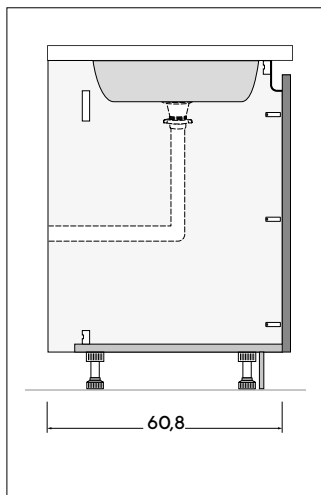

Sezione base lavello H.72
apertura maniglia.
H.72 base unit for built-in sink
section with handle opening.

Sezione base lavello H. 78
apertura maniglia.
H.78 base unit for built-in sink
section with handle opening

Cestone sagomato superiore per base lavello
Upper shaped deep drawer for base unit for built-in sink

Sezione base lavello H.75
apertura gola.
H.75 base unit for built-in sink
section with handle opening.

Sezione base lavello H.81
apertura gola.
H.81 base unit for built-in sink
section with handle opening.

Fondo con rivestito in alluminio di serie. (Basi a cestoni escluse)
Standard with aluminium coated bottom. (Base units with drawers excluded)