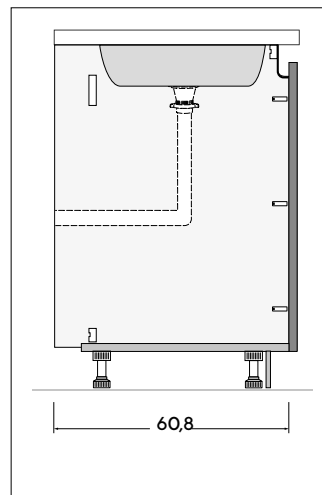

Sezione base lavello H.72
apertura maniglia.
H.72 base unit for built-in sink
section with handle opening.

Sezione base lavello H. 78
apertura maniglia.
H.78 base unit for built-in sink
section with handle opening

Cestone sagomato superiore per base lavello
Upper shaped deep drawer for base unit for built-in sink

Sezione base lavello H.75
apertura gola.
H.75 base unit for built-in sink
section with handle opening.

Sezione base lavello H.81
apertura gola.
H.81 base unit for built-in sink
section with handle opening.

Fondo con rivestito in alluminio di serie. (Basi a cestoni escluse)
Standard with aluminium coated bottom. (Base units with drawers excluded)