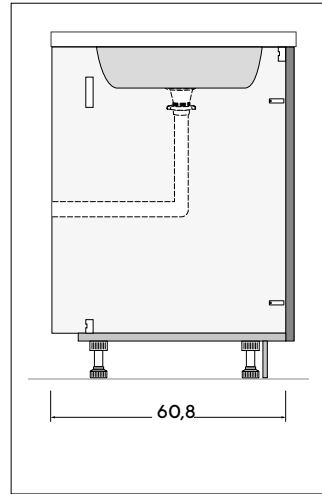

Sezione base lavello H.72
apertura maniglia.
H.72 base unit for built-in sink
section with handle opening.

Sezione base lavello H. 78
apertura maniglia.
H.78 base unit for built-in sink
section with handle opening

Cestone sagomato superiore per base lavello
Upper shaped deep drawer for base unit for built-in sink

Sezione base lavello H.75
apertura gola.
H.75 base unit for built-in sink
section with handle opening.

Sezione base lavello H.81
apertura gola.
H.81 base unit for built-in sink
section with handle opening.

Fondo con rivestito in alluminio di serie. (Basi a cestoni escluse)
Standard with aluminium coated bottom. (Base units with drawers excluded)